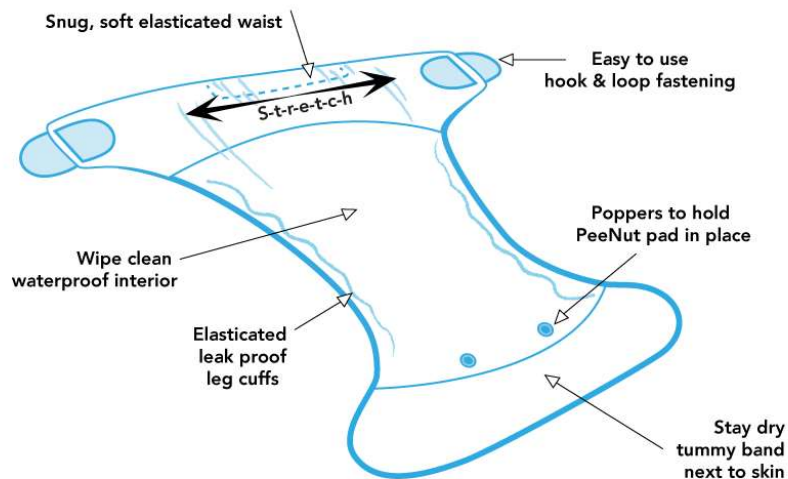

Foxtrot

Squiddles

Owlbert

Peenut pads

Made of	2 layers of bamboo viscose with middle layer of polyester
Label	OEKO-TEX® Standard 100

Smelliphant

Pawfect

Nappy Feet

Squiddles

Blanc

Easyfit Star

Made of	2 layers of bamboo viscose and waterproof PUL layer
Product	nappy
Label	OEKO-TEX® Standard 100
Size	4 - 16 kg

Smelliphant

Pawfect

Nappy Feet

Chimpantzee