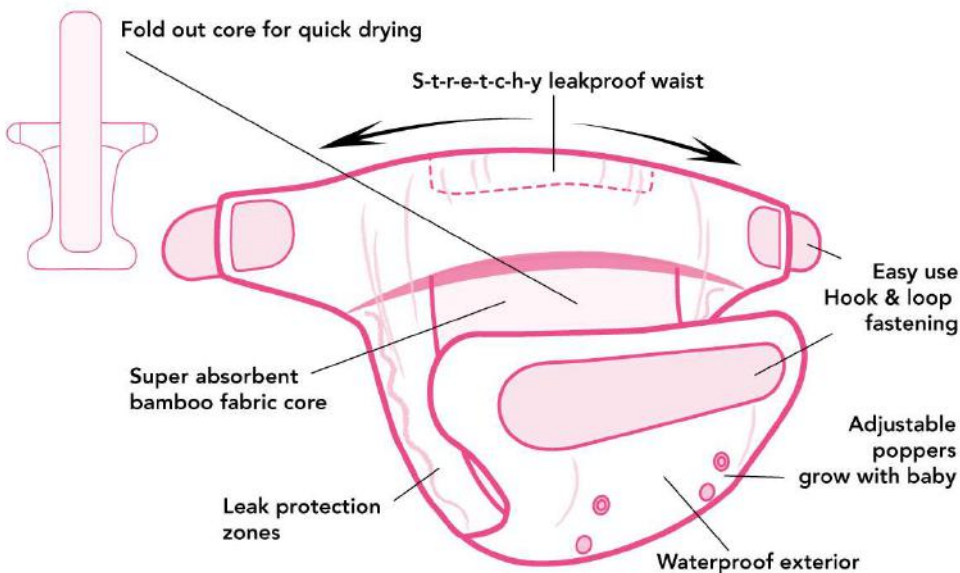

Easyfit Star (suite)

Made of	2 layers of bamboo viscose and waterproof PUL layer
Product	nappy
Label	OEKO-TEX® Standard 100
Size	4 - 16 kg

Dandy

Pop

Nutty

Napple

Knotty

Frogs

Wheels on the bus

Little leapot

Breeze

Hop little bunny

Blanc

Teenyfit Star

Made of	2 layers of bamboo viscose and waterproof PUL layer
Label	OEKO-TEX® Standard 100
Size	2,3 - 5,5 kg

Rain Plop