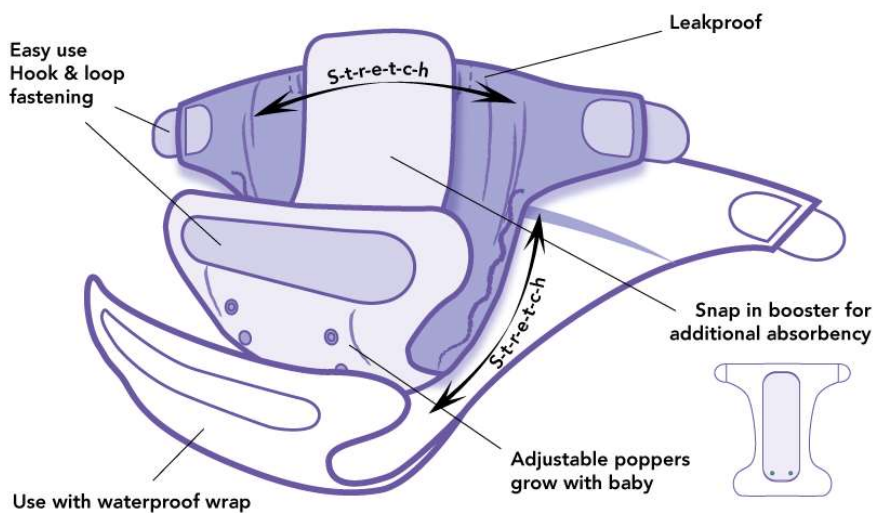

Bummy Wabbit

Hedgehug

Foxtrot

Squiddles

Owlbert

Blanc

Peenut

Made of	100% recycled polyester with PUL lining
Product	Nappy cover
Label	OEKO-TEX® Standard 100
Sizes	size 1: 2,7 - 8 kg size 2: 4 - 16 kg size 3: >16 kg